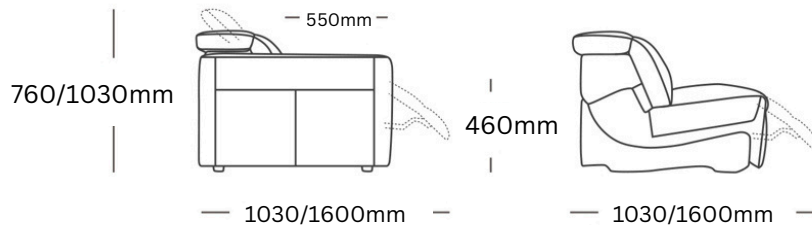

Noosa Lounge Suite

ADORE | HOME LIVING

scan me

or take a photo 

Electric recliner for ultimate comfort and relaxation

Storage console with a reading light & wireless charging

SCHEMATICS

Reclining