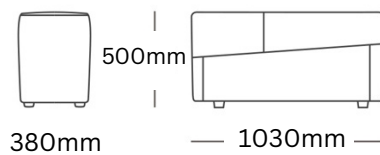

Noosa Lounge Suite

ADORE | HOME LIVING

scan me

or take a photo 

Electric recliner for ultimate comfort and relaxation

Storage console with a reading light & wireless charging

SCHEMATICS

Reclining