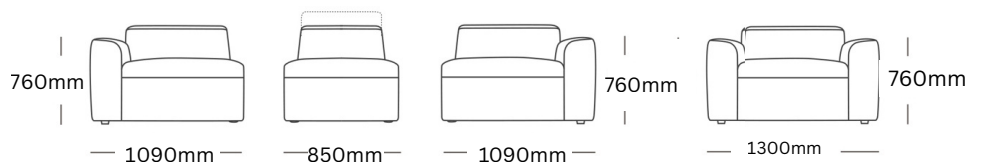

Noosa Lounge Suite

ADORE | HOME LIVING

scan me

or take a photo 

Electric recliner for ultimate comfort and relaxation

Storage console with a reading light & wireless charging

SCHEMATICS

Reclining