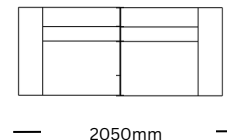

Noosa Lounge Suite

ADORE | HOME LIVING

scan me

or take a photo 

Electric recliner for ultimate comfort and relaxation

Storage console with a reading light & wireless charging

SCHEMATICS

Reclining