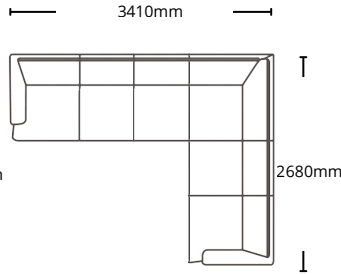

Frame

Laminated veneer lumber (LVL) and Plywood

Upholstery

Fabric

5 Seater Corner Lounge

001+003+004

6 Seater Corner Lounge

001+002+003+004

3 Seater with Right chaise

001+005

3 Seater

2 Seater

3 Seater with Left chaise

006+004

For additional configurations, upholstery options, and colour possibilities, please consult with our sales representative.