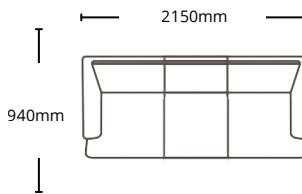

Frame

Laminated veneer lumber (LVL) and Plywood

Upholstery

Fabric

5 Seater Corner Lounge

001+003+004

6 Seater Corner Lounge

001+002+003+004

3 Seater with Right chaise

001+005

3 Seater

2 Seater

3 Seater with Left chaise

006+004

For additional configurations, upholstery options, and colour possibilities, please consult with our sales representative.