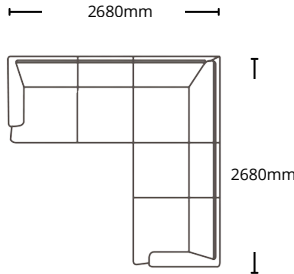

Frame

Laminated veneer lumber (LVL) and Plywood

Upholstery

Fabric

5 Seater Corner Lounge

001+003+004

6 Seater Corner Lounge

001+002+003+004

3 Seater with Right chaise

001+005

3 Seater

2 Seater

3 Seater with Left chaise

006+004

For additional configurations, upholstery options, and colour possibilities, please consult with our sales representative.