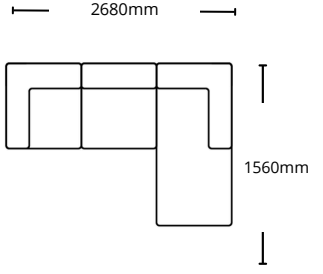

Frame

Laminated veneer lumber (LVL) and Plywood

Upholstery

Fabric

5 Seater Corner Lounge

001+003+004

6 Seater Corner Lounge

001+002+003+004

3 Seater with Right chaise

001+005

3 Seater

2 Seater

3 Seater with Left chaise

006+004

For additional configurations, upholstery options, and colour possibilities, please consult with our sales representative.