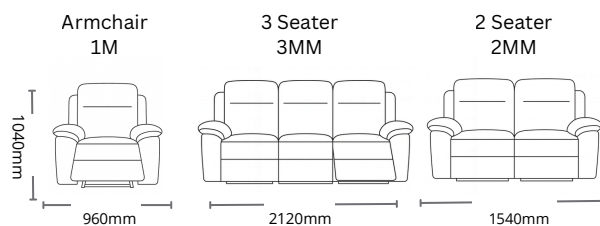

SCHEMATICS