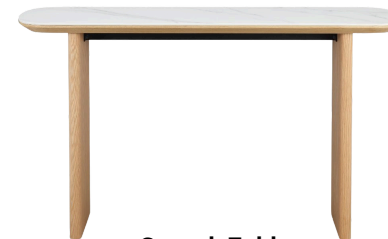

## Dining & Living Collection

The Ananta Dining and Living Collection is designed to bring sophistication and functionality to your home. Featuring sleek white ceramic surfaces that match beautifully with natural oak-coloured bases, this collection seamlessly blends contemporary style with a natural, warm aesthetic. Whether you're hosting a dinner party or creating a cosy living space, Ananta offers timeless pieces that elevate any interior.

\*Discover more about this collection by scanning the QR code above.

**Dining Table**  
L2000 x D1000 x H750 (mm)

**Console Table**  
L1300 x D395 x H750 (mm)

**Buffet**  
L1600 x D420 x H800 (mm)

**Coffee Table**  
L1400 x D700 x H400 (mm)